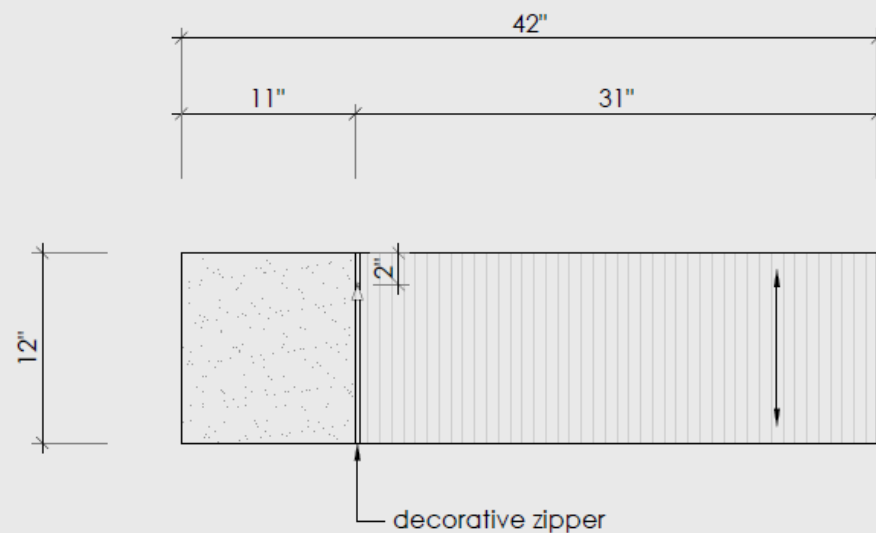

unzipping fashion

atelier collection no. 3

faith

size

12" x 42" oversized lumbar pillow

pillow cover style

envelope

pillow insert

80/20 feather / down

zipper

24" 6 mm decorative silver metal separating zipper

seams

standard seams with accent baseball stitch to decorative zipper

fabric content

chivasso – non directional boucle

45% cotton, 19% viscose, 15% wool, 13% polyacrylic, 8% polyamide

faith – directional textured linen

77% linen 12% cotton 8% polyester 3% viscose

fabric care

dry clean only